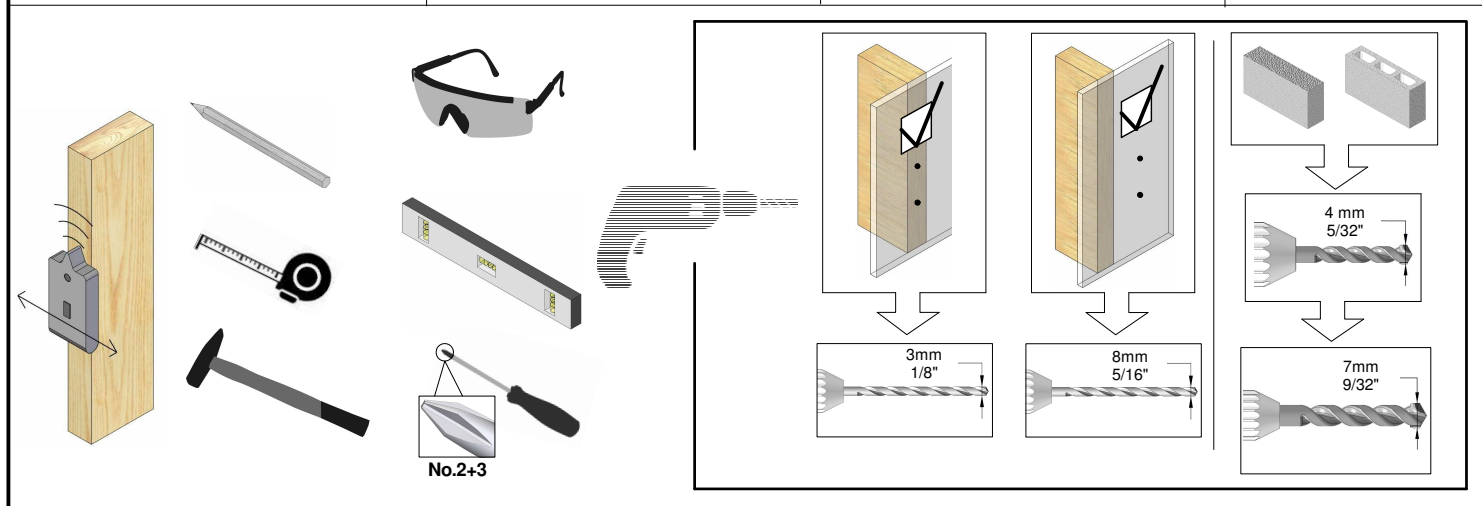

Fits all Tablets 7" - 12" / 17.8 - 30.5cm	<b>Max</b>	
	US 2.2 lbs	EU 1 kg