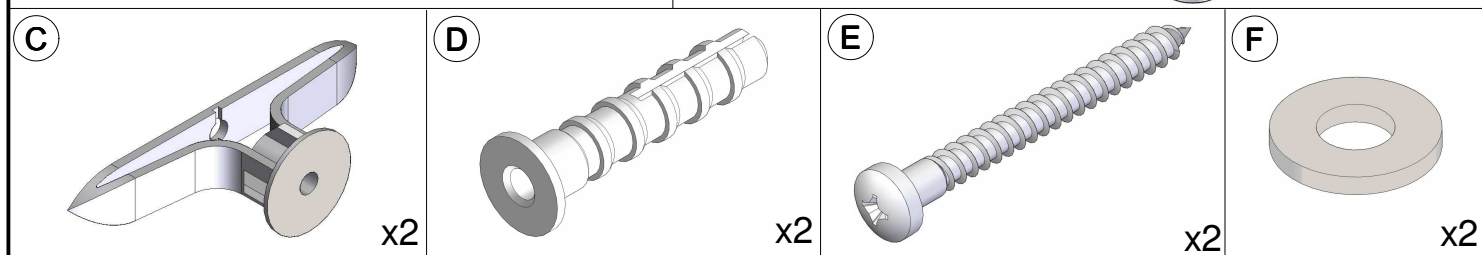

Fits all Tablets 7" - 12" / 17.8 - 30.5cm	<b>Max</b>	
	US 2.2 lbs	EU 1 kg