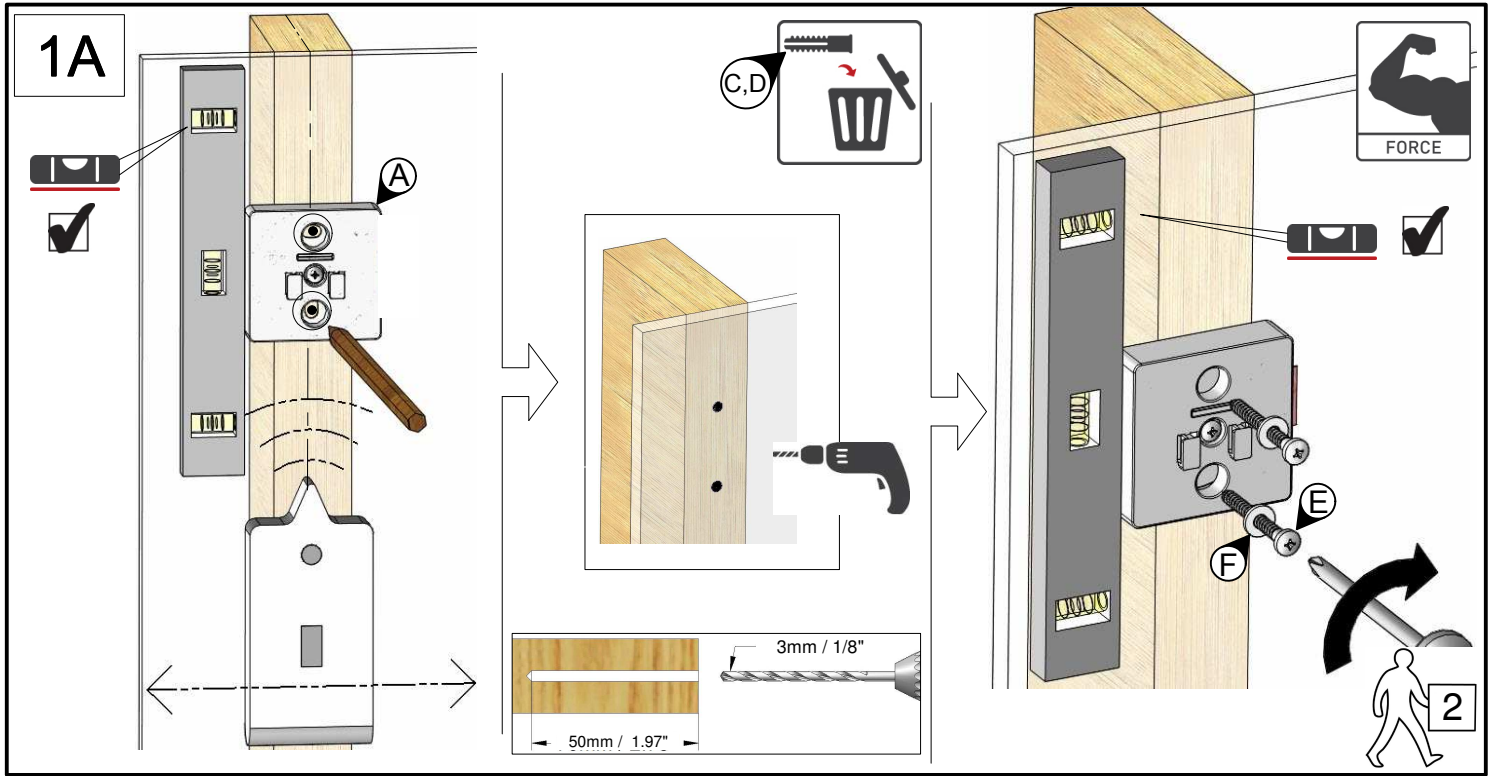

Fits all Tablets 7" - 12" / 17.8 - 30.5cm	<b>Max</b>	
	US 2.2 lbs	EU 1 kg