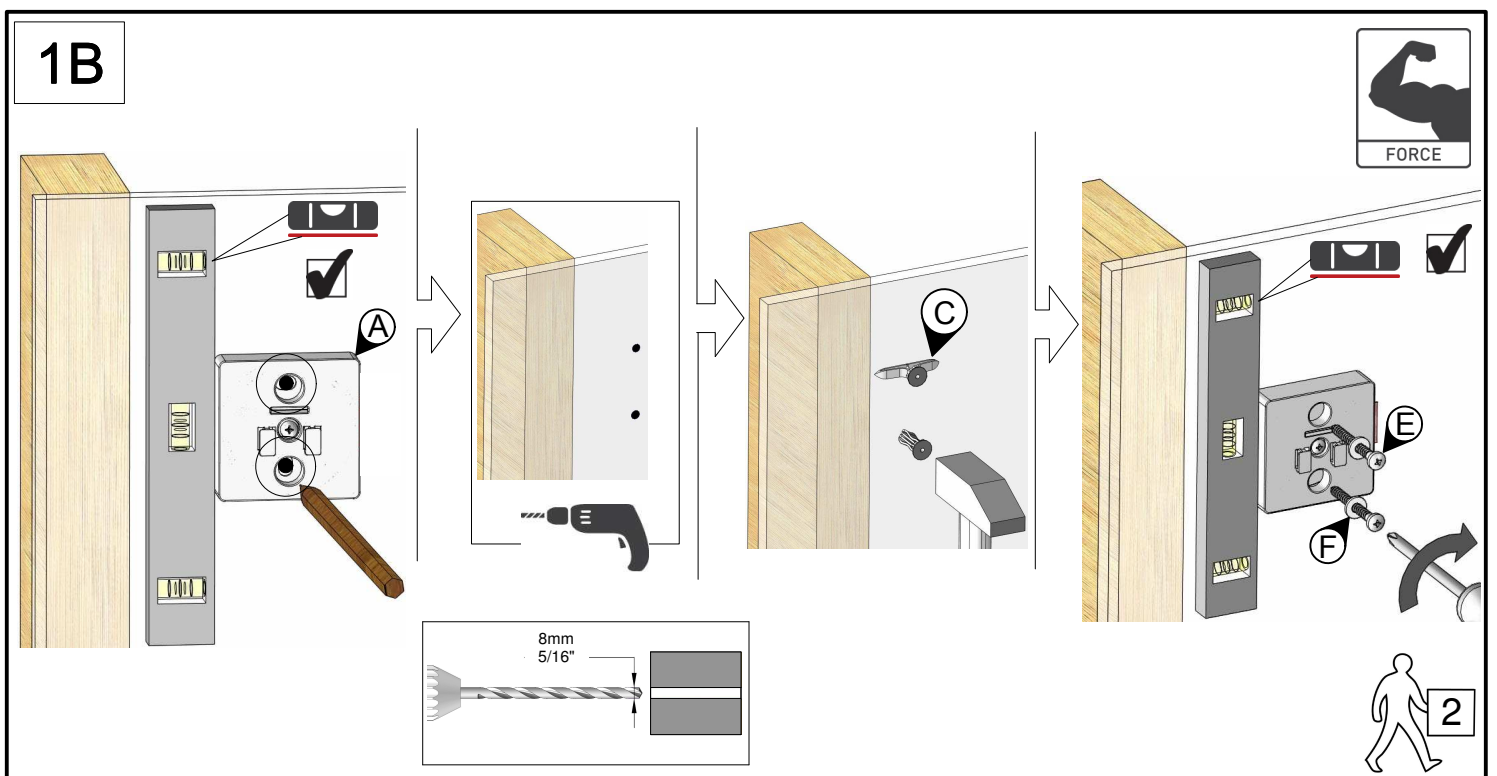

Fits all Tablets 7" - 12" / 17.8 - 30.5cm	<b>Max</b>	
	US 2.2 lbs	EU 1 kg

# 1C