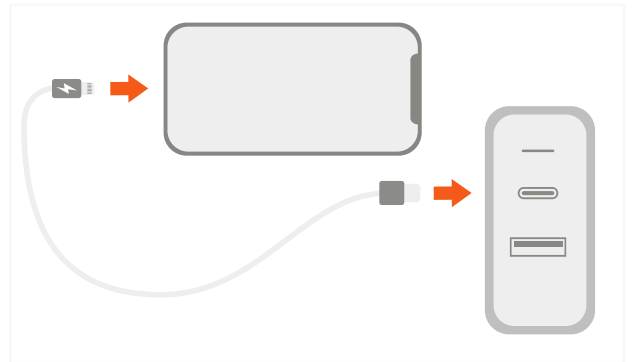

30W DUAL-PORT WALL CHARGER

- 1** Plug the 30W Dual-Port Charger into a wall outlet.
LED light indicates when device is in use.

- 2** The 30W Charger support charging 2 devices simultaneously.
Total output up to 30W.

- 3** Connect Type-C tablets or smartphones to the USB-C PD port.
Max output up to 18W .

- 4** Or fast-charge compatible devices using Apple MFi-Certified Type-C to Lightning charging cable.
Apple charging cable not included.

- 5** Use the USB-A port to charge another smartphone or USB device.
Max output up to 12W.

- 6** Unplug the 30W Dual-Port Charger from outlet when not in use.