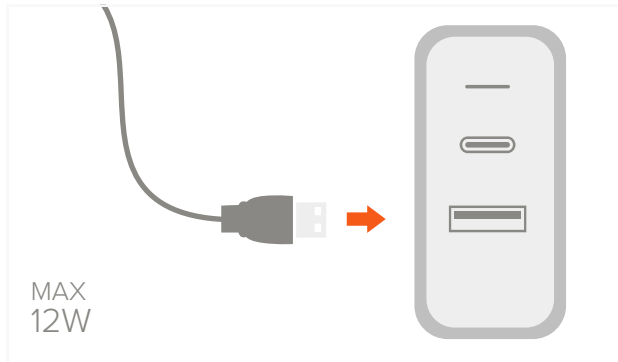

30W DUAL-PORT WALL CHARGER

- 1** Plug the 30W Dual-Port Charger into a wall outlet.
LED light indicates when device is in use.

- 2** The 30W Charger support charging 2 devices simultaneously.
Total output up to 30W.

- 3** Connect Type-C tablets or smartphones to the USB-C PD port.
Max output up to 18W .

- 4** Or fast-charge compatible devices using Apple MFi-Certified Type-C to Lightning charging cable.
Apple charging cable not included.

- 5** Use the USB-A port to charge another smartphone or USB device.
Max output up to 12W.

- 6** Unplug the 30W Dual-Port Charger from outlet when not in use.