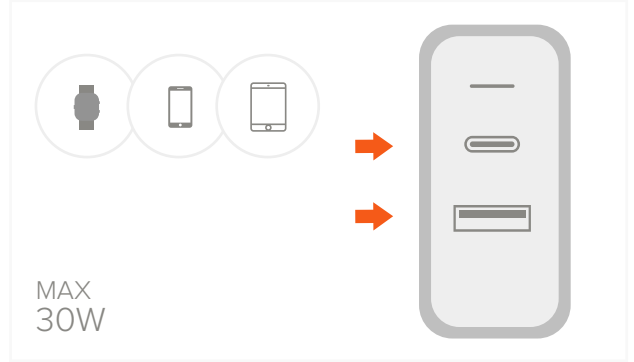

30W DUAL-PORT WALL CHARGER

- 1** Plug the 30W Dual-Port Charger into a wall outlet.
LED light indicates when device is in use.

- 2** The 30W Charger support charging 2 devices simultaneously.
Total output up to 30W.

- 3** Connect Type-C tablets or smartphones to the USB-C PD port.
Max output up to 18W .

- 4** Or fast-charge compatible devices using Apple MFi-Certified Type-C to Lightning charging cable.
Apple charging cable not included.

- 5** Use the USB-A port to charge another smartphone or USB device.
Max output up to 12W.

- 6** Unplug the 30W Dual-Port Charger from outlet when not in use.