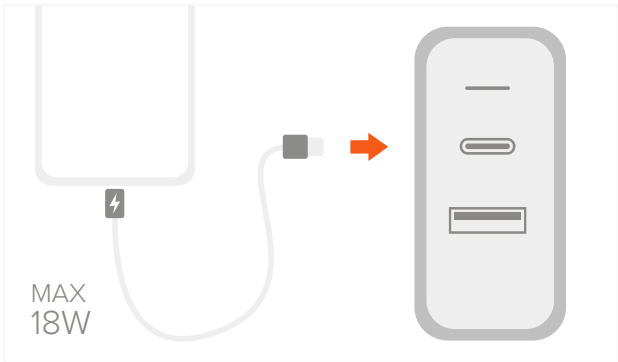

30W DUAL-PORT WALL CHARGER

- 1** Plug the 30W Dual-Port Charger into a wall outlet.
LED light indicates when device is in use.

- 2** The 30W Charger support charging 2 devices simultaneously.
Total output up to 30W.

- 3** Connect Type-C tablets or smartphones to the USB-C PD port.
Max output up to 18W .

- 4** Or fast-charge compatible devices using Apple MFi-Certified Type-C to Lightning charging cable.
Apple charging cable not included.

- 5** Use the USB-A port to charge another smartphone or USB device.
Max output up to 12W.

- 6** Unplug the 30W Dual-Port Charger from outlet when not in use.