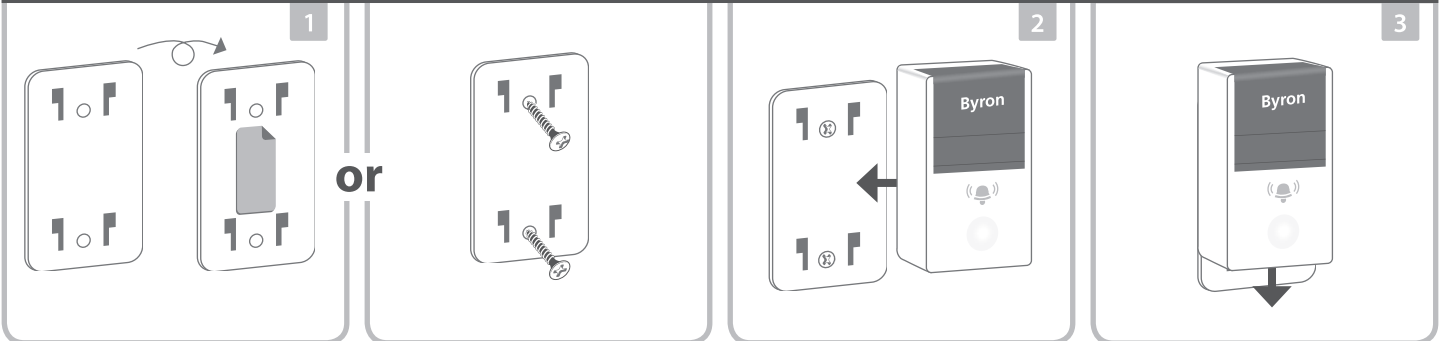

INSTALLATION | INSTALLATION | INSTALLATION | INSTALLATIE | INSTALLAZIONE | INSTALACIÓN