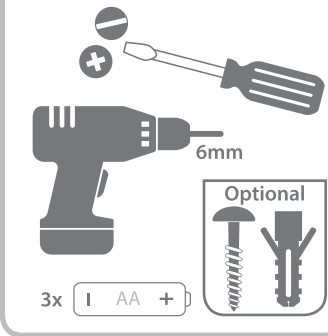

NEEDED TO START (EXCL.)