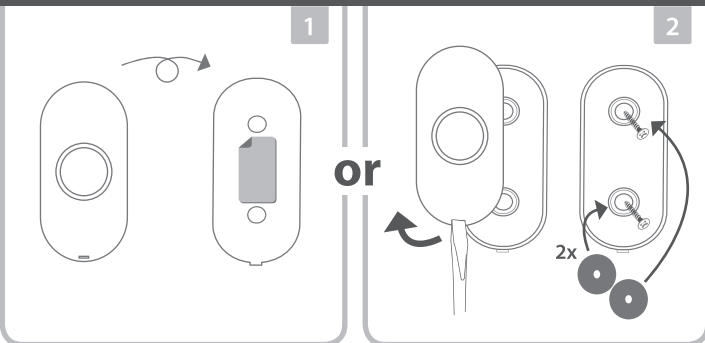

INSTALLATION | INSTALLATION | INSTALLATION | INSTALLATIE | INSTALLAZIONE | INSTALACIÓN