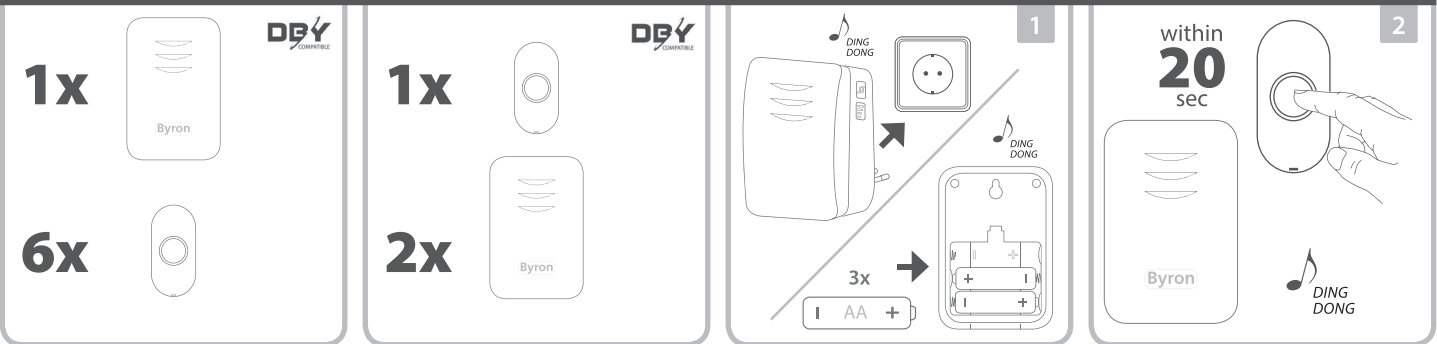

PAIRING MULTIPLE CHIMES | KOPPELN MEHRERER KLINGELN | JUMELAGE DE PLUSIEURS CARILLONS | MEERDERE DEURBELLEN KOPPELEN | ACCOPPIAMENTO MULTIPLIO | EMPAREJANDO MÚLTIPLES TIMBRES