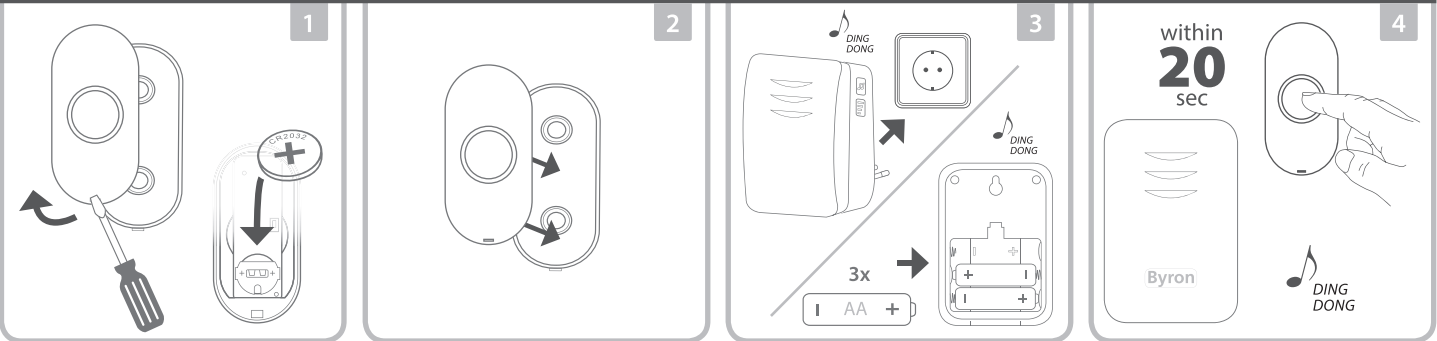

FIRST SET-UP | ERSTEINRICHTUNG | PREMIÈRE CONFIGURATION | EERSTE INSTALLATIE | PRIMO SET-UP | PRIMERA CONFIGURACIÓN