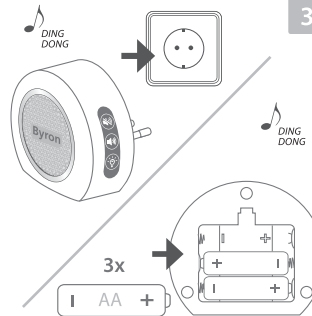

1x

2x

FIRST SET-UP | ERSTEINRICHTUNG | PREMIÈRE CONFIGURATION | EERSTE INSTALLATIE | PRIMO SET-UP | PRIMERA CONFIGURACIÓN

1

2

3

4

INSTALLATION | INSTALLATION | INSTALLATION | INSTALLATIE | INSTALLAZIONE | INSTALACIÓN

Push button - DBY-23510
Power supply: 1 x CR2032 3V
IP44 Weather Resistant

Find us on

Conforms to all relevant European Directives.