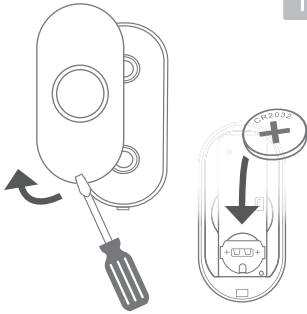

1x

2x

FIRST SET-UP | ERSTEINRICHTUNG | PREMIÈRE CONFIGURATION | EERSTE INSTALLATIE | PRIMO SET-UP | PRIMERA CONFIGURACIÓN

1

2

3

4

INSTALLATION | INSTALLATION | INSTALLATION | INSTALLATIE | INSTALLAZIONE | INSTALACIÓN

Push button - DBY-23510
Power supply: 1 x CR2032 3V
IP44 Weather Resistant

Find us on

Conforms to all relevant European Directives.