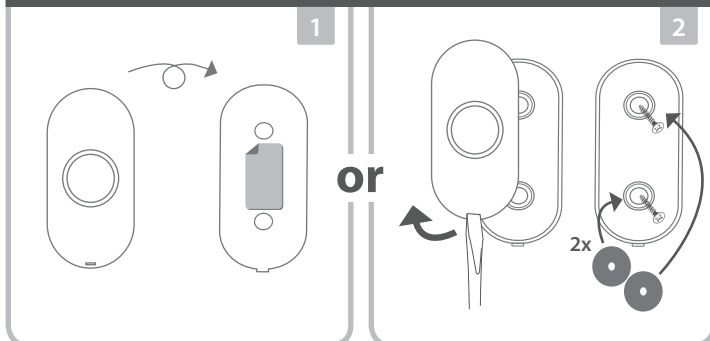

INSTALLATION | INSTALLATION | INSTALLATION | INSTALLATIE | INSTALLAZIONE | INSTALACIÓN