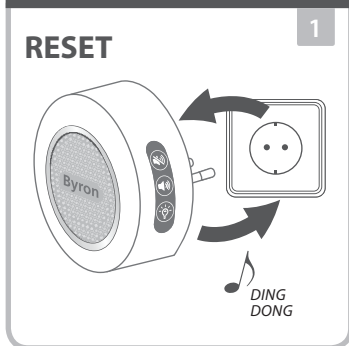

TROUBLESHOOTING | FEHLERBEHEBUNG | RÉOLUTION DE PROBLÈMES | PROBLEMEN OPlossen | RISOLUZIONE DEI PROBLEMI | SOLUCIÓN DE PROBLEMAS

WWW.CHBYRON.EU

Or contact us directly:

smartwares Europe Jules Verneweg 87 5015 BH Tilburg The Netherlands www.chbyron.eu	NL: 088 5940501	Lokaal tarief
	BE: 078 481094(NL)	Lokaal tarief
	BE: 078 481540(FR)	Tarif local
	FR: 0825 560 650	18ct/min
	DE: +49 (0) 1805 010762	14Ct./Min. dt. Festnetz, Mobil max. 42Ct./Min
	UK: +44 (0) 345 230 1231	
	ES: +34 938427589	

CUSTOMER SERVICE

Frequency band: 433.92MHz (433.050 - 434.790 MHz)
Maximum radio-frequency power: +5.92dB
Range: 200 meters

Wireless Doorbell DBY-23512
Power: 220-240V – 50 Hz
Indoor Use Only

Push button - DBY-23510
Power supply: 1 x CR2032 3V
IP44 Weather Resistant