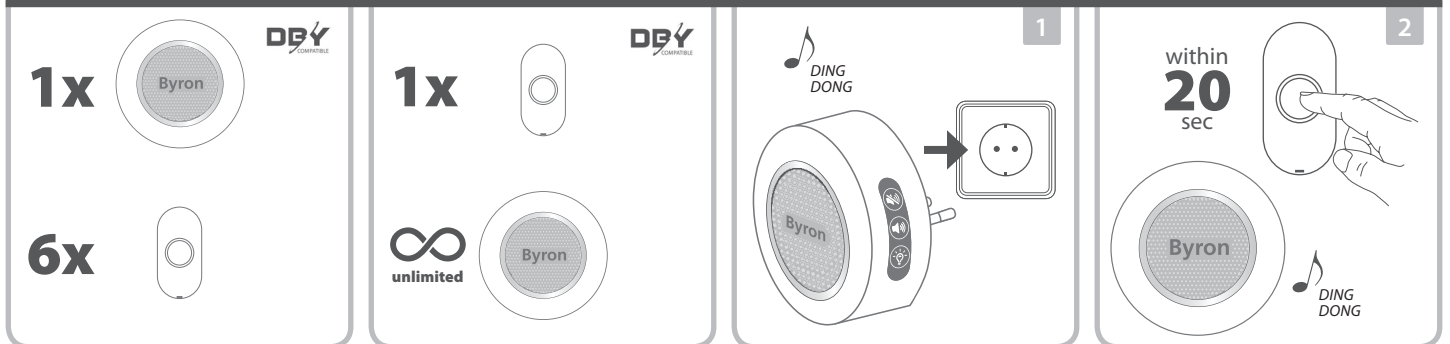

PAIRING MULTIPLE CHIMES | KOPPELN MEHRERER KLINGELN | JUMELAGE DE PLUSIEURS CARILLONS | MEERDERE DEURBELLEN KOPPELEN | ACCOPPIAMENTO MULTIPLO | EMPAREJANDO MÚLTIPLES TIMBRES