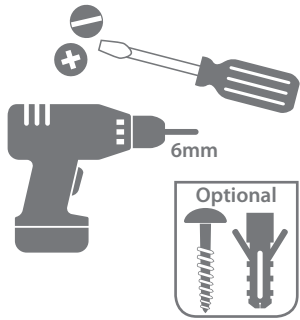

NEEDED TO START (EXCL.)