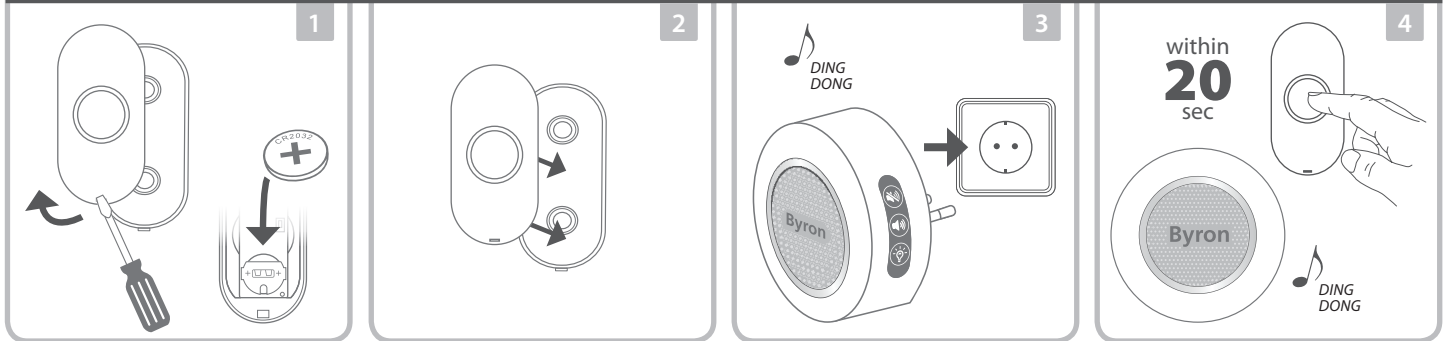

FIRST SET-UP | ERSTEINRICHTUNG | PREMIÈRE CONFIGURATION | EERSTE INSTALLATIE | PRIMO SET-UP | PRIMERA CONFIGURACIÓN