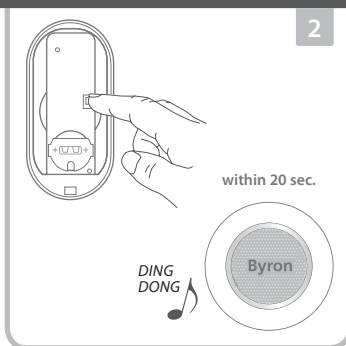

TROUBLESHOOTING | FEHLERBEHEBUNG | RÉOLUTION DE PROBLÈMES | PROBLEMEN OPlossen | RISOLUZIONE DEI PROBLEMI | SOLUCIÓN DE PROBLEMAS

WWW.CHBYRON.EU

Or contact us directly:

smartwares Europe Jules Verneweg 87 5015 BH Tilburg The Netherlands www.chbyron.eu	NL: 088 5940501	Lokaal tarief
	BE: 078 481094(NL)	Lokaal tarief
	BE: 078 481540(FR)	Tarif local
	FR: 0825 560 650	18ct/min
	DE: +49 (0) 1805 010762	14Ct./Min. dt. Festnetz, Mobil max. 42Ct./Min
	UK: +44 (0) 345 230 1231	
	ES: +34 938427589	

CUSTOMER SERVICE

Frequency band: 433.92MHz (433.050 - 434.790 MHz)
Maximum radio-frequency power: +5.92dB
Range: 200 meters

Wireless Doorbell DBY-23512
Power: 220-240V – 50 Hz
Indoor Use Only

Push button - DBY-23510
Power supply: 1 x CR2032 3V
IP44 Weather Resistant