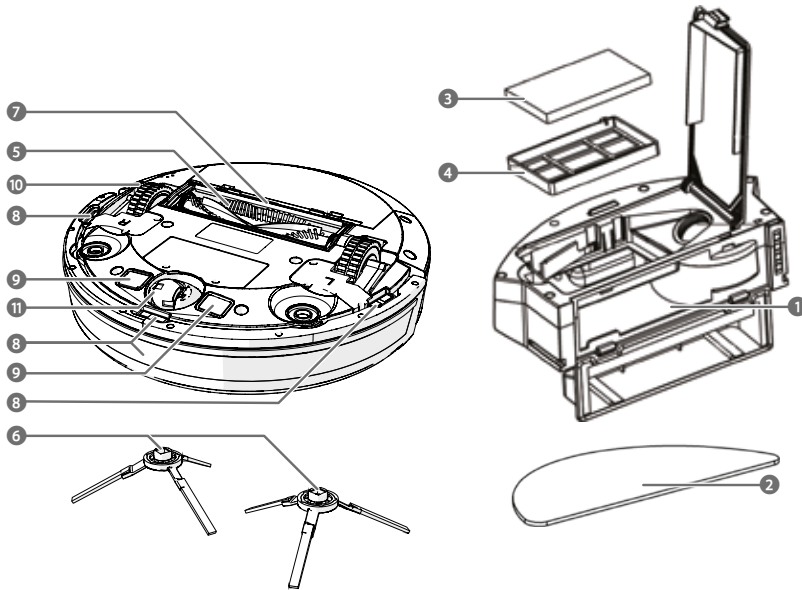

nedis

Vacuum Cleaner spare parts

For WIFIVCL001CBK

WIFIVCB02

ned.is/WIFIVCB02

A

Quick guide

Vacuum Cleaner spare parts

WIFIVCB02

See manual online: ned.is/WIFIVCB02

Specifications

Parts	Cleaning frequency	Replacement frequency
Vacuum kit A 1	After each use	-
Mopping kit A 2	After each use	-
HEPA filter A 3	-	Every 2 months
Primary filter A 4	-	Every 6 months
Roller brush A 5	Weekly	Every 6 months
Side brushes A 6	Monthly	Every 3 months
Roller brush cover A 7	Monthly	-
Sensors A 8	Monthly	-
Charging contacts A 9	Monthly	-
Wheels A 10 11	Monthly	-