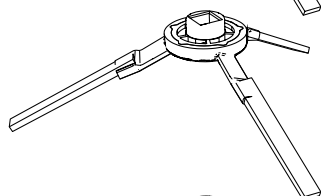

nedis

Vacuum Cleaner spare parts

For WIFIVCL001CBK

WIFIVCB02

ned.is/WIFIVCB02

A

Quick guide

Vacuum Cleaner spare parts

WIFIVCB02

See manual online: ned.is/WIFIVCB02

Specifications

Parts	Cleaning frequency	Replacement frequency
Vacuum kit A 1	After each use	-
Mopping kit A 2	After each use	-
HEPA filter A 3	-	Every 2 months
Primary filter A 4	-	Every 6 months
Roller brush A 5	Weekly	Every 6 months
Side brushes A 6	Monthly	Every 3 months
Roller brush cover A 7	Monthly	-
Sensors A 8	Monthly	-
Charging contacts A 9	Monthly	-
Wheels A 10 11	Monthly	-