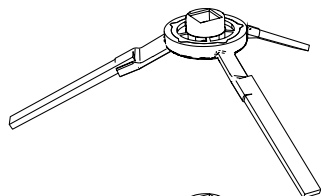

nedis

Vacuum Cleaner spare parts

For WIFIVCL001CBK

WIFIVCB02

ned.is/WIFIVCB02

A

Quick guide

Vacuum Cleaner spare parts

WIFIVCB02

See manual online: ned.is/WIFIVCB02

Specifications

Parts	Cleaning frequency	Replacement frequency
Vacuum kit A 1	After each use	-
Mopping kit A 2	After each use	-
HEPA filter A 3	-	Every 2 months
Primary filter A 4	-	Every 6 months
Roller brush A 5	Weekly	Every 6 months
Side brushes A 6	Monthly	Every 3 months
Roller brush cover A 7	Monthly	-
Sensors A 8	Monthly	-
Charging contacts A 9	Monthly	-
Wheels A 10 11	Monthly	-