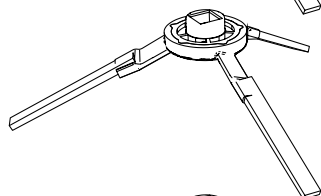

nedis

Vacuum Cleaner spare parts

For WIFIVCL001CBK

WIFIVCB02

ned.is/WIFIVCB02

A

Quick guide

Vacuum Cleaner spare parts

WIFIVCB02

See manual online: ned.is/WIFIVCB02

Specifications

Parts	Cleaning frequency	Replacement frequency
Vacuum kit A 1	After each use	-
Mopping kit A 2	After each use	-
HEPA filter A 3	-	Every 2 months
Primary filter A 4	-	Every 6 months
Roller brush A 5	Weekly	Every 6 months
Side brushes A 6	Monthly	Every 3 months
Roller brush cover A 7	Monthly	-
Sensors A 8	Monthly	-
Charging contacts A 9	Monthly	-
Wheels A 10 11	Monthly	-