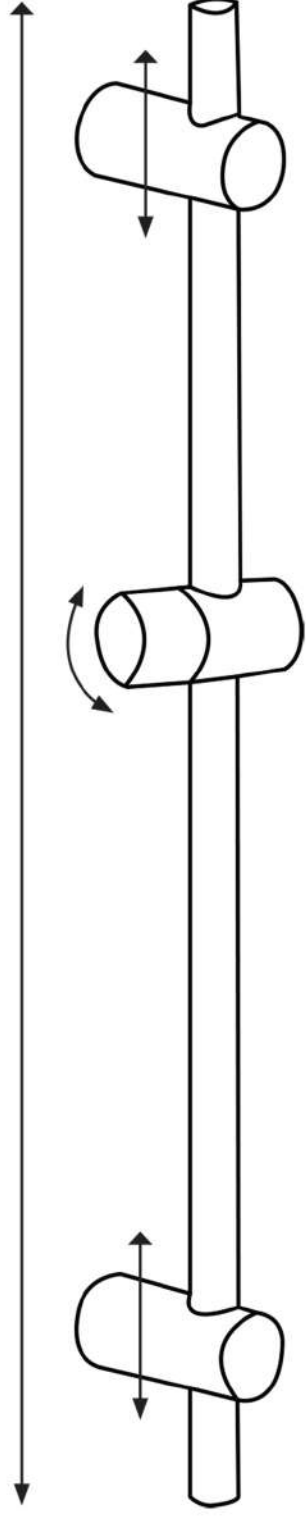

Ø10 cm

54 cm

Incl.

SpeedClean

Water-saving

Normal

Massage

Massage-Mix