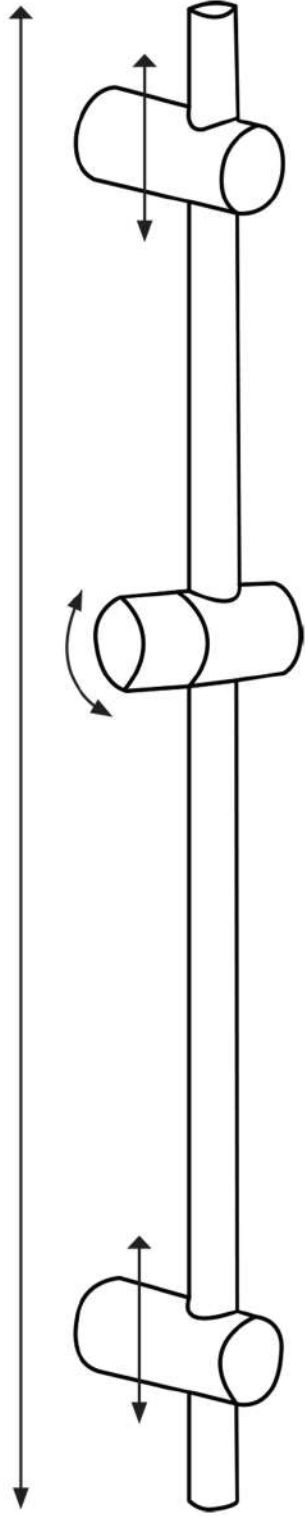

Ø10 cm

60 cm

Incl.

SpeedClean

Water-saving

Normal

Massage

Massage-Mix