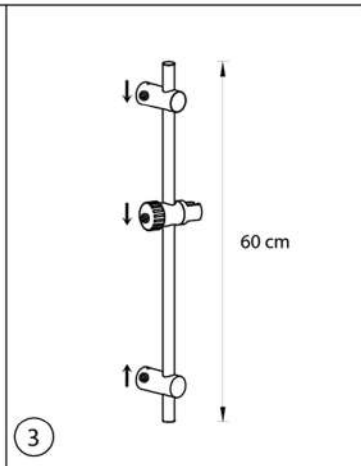

60 cm

shower set

drill

tape measure

screwdriver

pen

1

2

3

4

5

6