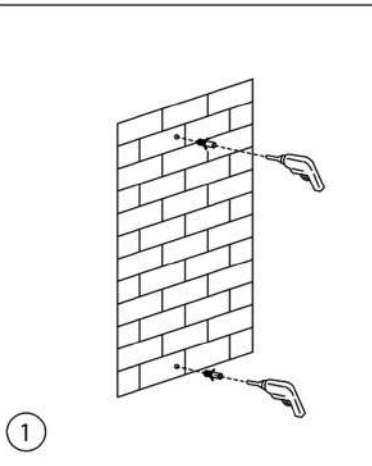

60 cm

shower set

drill

tape measure

screwdriver

pen

1

2