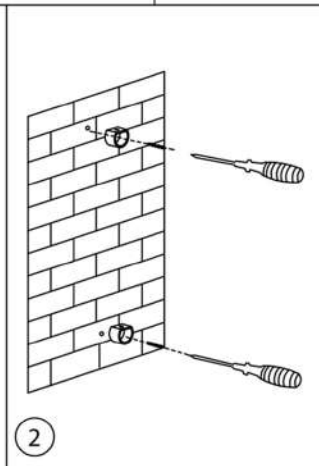

60 cm

shower set

drill

tape measure

screwdriver

pen

1

2