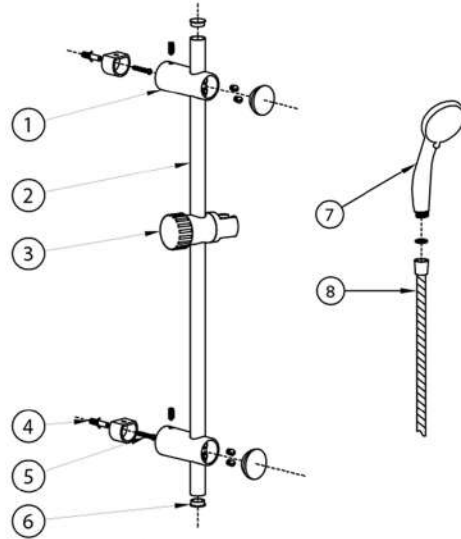

60 cm

shower set

drill

tape measure

screwdriver

pen

1

2

3

4

5

6